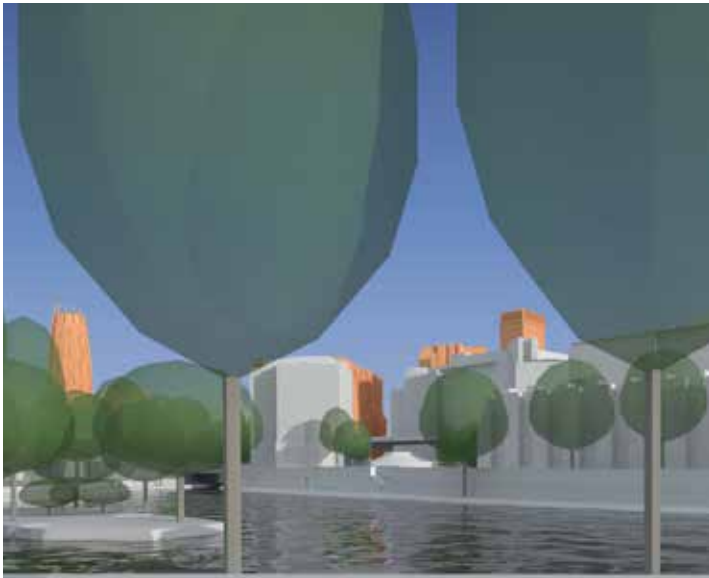

Local views of the scheme from Little Venice

CGI of existing view with consented schemes in orange

CGI of proposed view with our scheme in green

Existing view